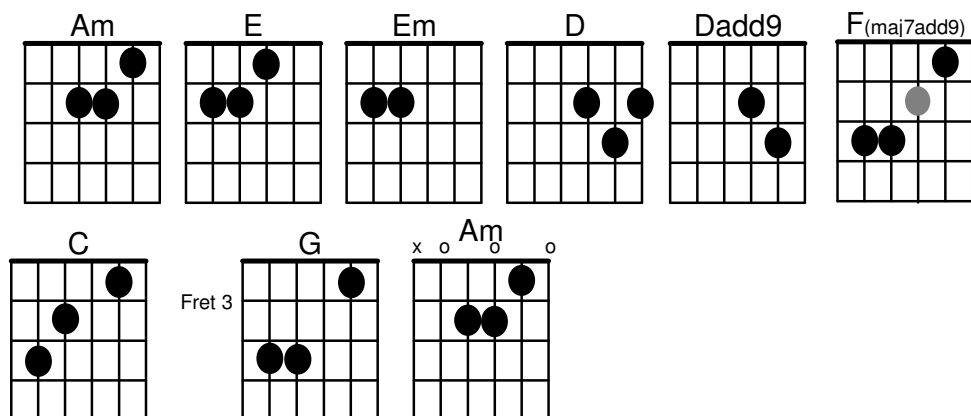

Musicademy Song Learner Series – Facedown

Matt Redman, Thankyou Music

This handout is designed to support the downloadable DVD song learner lesson available at www.musicademy.com/store

This lesson will teach you:

- How to play songs using C based chord shapes
- An easy alternative F chord

See the Musicademy Worship Guitar DVD Beginners Volume 1 for more techniques at this level.

Chord Shapes

Chord Chart (capo 6)

Each box represents one bar

8th notes (i.e. your hand moves to strum a maximum of 8 times per bar)

Verse

1	e	&	a	2	e	&	a	3	e	&	a	4	e	&	a
↓				↓			↑	↓	↑	↓		↓			

Chorus

1	e	&	a	2	e	&	a	3	e	&	a	4	e	&	a
↓				↓			↑	↓	↑	↓		↓			

Face Down (Matt Redman)