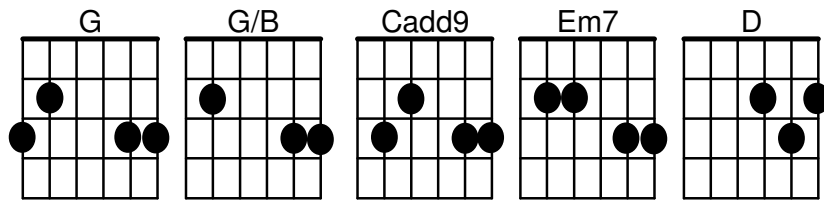

Musicademy Song Learner Series - Everlasting God

Brenton Brown, Ken Riley, Thankyou Music

This handout is designed to support the downloadable DVD song learner lesson available at www.musicademy.com/store

This lesson will teach you:

- How to master the intro riff
- Two separate strumming patterns for the pre-chorus and chorus that capture the correct groove and pacing of the song
- A set of easy one finger chord changes that make the song smooth and easy to play

See the Musicademy Worship Guitar DVD Beginners Volume 3 for more techniques at this level.

Chord Shapes

Chord Chart

Each box represents one bar

Intro and riff (see DVD)			
Pre-Chorus (see strumming pattern below)			
Chorus			
G	G	Cadd9	Cadd9
Em	Em	Cadd9	Cadd9
G	G	Cadd9	Cadd9
Em	Em	Cadd9	Cadd9

Strumming Pattern

8th notes (i.e. your hand moves to strum a maximum of 8 times per bar)

Chorus

1	&	2	&	3	&	4	&	1	&	2	&	3	&	4	&
↓		↓		↓	↑	↓		↑		↓	↑		↑	↓	↑

This handout is designed to complement the Musicademy Song Learner teaching material for this song available from our website.