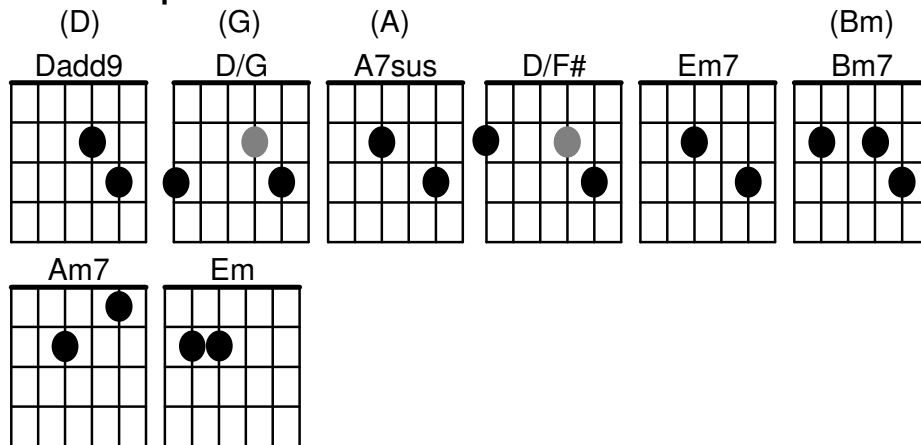

Musicademy Song Learner Series - In Christ Alone

Stuart Townend, Keith Getty, Thankyou Music

This handout is designed to support the downloadable Song Learner lesson for this song available at www.musicademy.com/store

This lesson will teach you:

- How to play a challenging song, often only accessible to piano players, on guitar without missing those quick chord changes
- Some set piece chord change riffs that will help you play the complex parts of this song easily
- A variety of “cheat” chords in the key of D that will also help you play other hymns and songs requiring very quick chord changes

More substitute chords and chords further up the neck can be found on the Musicademy Worship Guitar DVD Beginners Volume 3.

Chord Shapes

Chord Chart

G Dadd9 G A7sus4
D/F# G D/F# Em7 A7sus4 Dadd9
G Dadd9 G A7sus4
D/F# G D/F# Em7 A7sus4 Dadd9

Strumming Pattern

16th notes (i.e. your hand moves to strum a maximum of 16 times per bar)

1	e	&	a	2	e	&	a	3	e	&	a
↓				↓				↓			↑

Or for a more complex pattern

1	e	&	a	2	e	&	a	3	e	&	a
↓				↓			↑	↓		↓	↑

In Christ Alone – Stuart Townend & Keith Getty