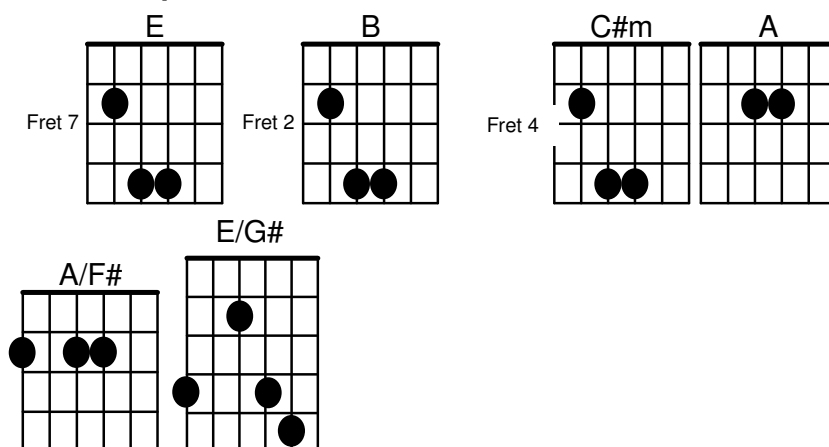

Musicademy Song Learner Series - We Fall Down

Chris Tomlin, Worship Together

This handout is designed to support the downloadable DVD song learner lesson available at www.musicademy.com/store

This lesson will teach you:

- How to use power chord shapes in conjunction with open strings for big chiming sounds
- A new chord shape for E/G# that can be used to play slash chords all over the neck
- A sensitive strumming pattern that creates musical space but still sounds full

A fuller explanation and other uses of power chords is found on The Musicademy Worship Guitar DVD Beginners Volume 2 (teaching Better is One Day).

Chord Shapes

Please note that for simplification we have shortened the names of some of the chords.

Their full names are:

- E = E5
- B = B5add11
- C#m = C#m7
- A = Aadd9
- A/F# = Aadd9/F#
- E/G# = E5/G#

Chord Chart

Each box represents one bar of music

Verse	E	B	C#m	A	B
	E	B	C#m	A	B
Chorus	A	E/G#	A/F#	A	E/G#
	A	E/G#	A/F#	B	E

This handout is designed to complement the Musicademy Song Learner teaching material for this song available from our website.

For copyright reasons we are not able to print song lyrics.